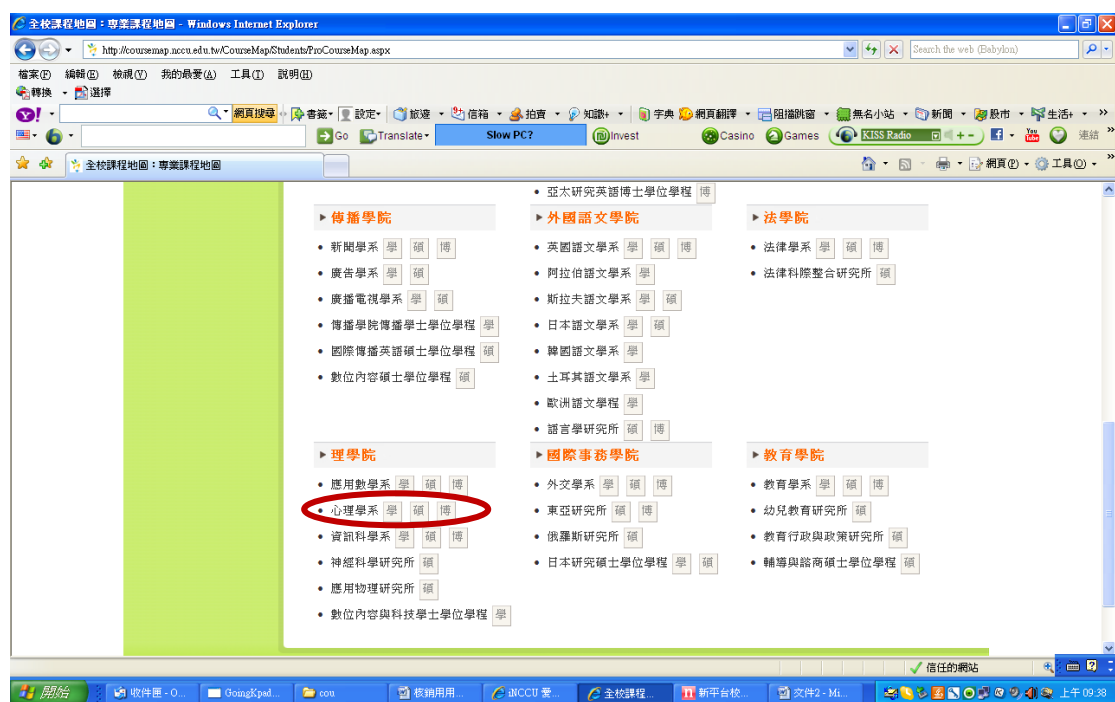

課程地圖均由線上查閱>>由政大首頁開始

點選>>專業課程地圖

選擇心理學系學士班、碩士班或博士班

點選>>課程規劃，即可看到課程資料

點選 橘字的課程名稱 還可看到開課年度與教師等細部資訊

The screenshot shows a web browser window displaying a course map. The address bar shows the URL: http://coursemap.nccu.edu.tw/CourseMap/Students/ProCourseMap.aspx?College=700&Dept=702_1. The page content is organized into a table with the following structure:

The browser's taskbar at the bottom shows several open applications, including 'Gmail', 'CCU', and '新平台校', along with the system clock showing '上午 09:42'.